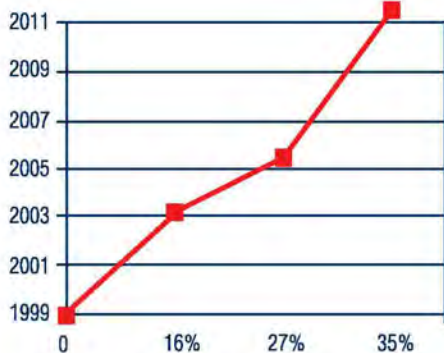

Lo spirito fortemente innovativo e la voglia di essere un'azienda dal carattere sempre più internazionale, hanno contribuito ben presto ad un rapido sviluppo dell'attività sui mercati esteri.

THE COMPANY IN ITALY AND THE WORLD

Since 1999, the Zeus Sport has taken the first steps in the Italian market and reached satisfactory levels, even in the global one.

With perseverance and tenacity, the company continues to make room for themselves by promoting the brand and looking for profitable and sustainable partnerships.

The highly innovative spirit and the desire to be a company from the increasingly international character, soon contributed to the rapid development of foreign markets.

Evoluzione del fatturato

Turnover evolution